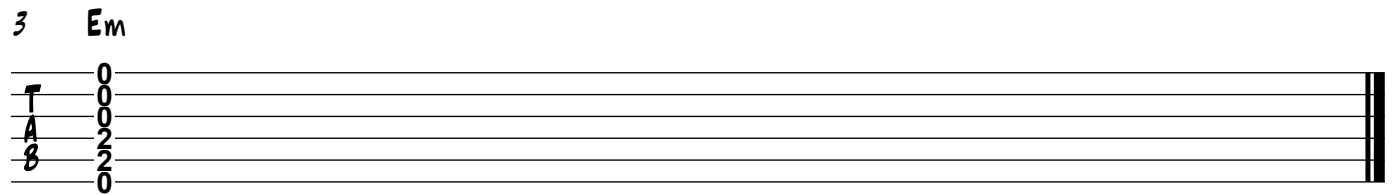

WHAT IS TAB?

TAB HAS 6 LINES. EACH LINE REPRESENTS A STRING ON THE GUITAR.
THE NUMBERS ARE THE FRETS.

HERE IS A CHORD IN TAB. PLAY ALL THE NOTES AT THE SAME TIME.