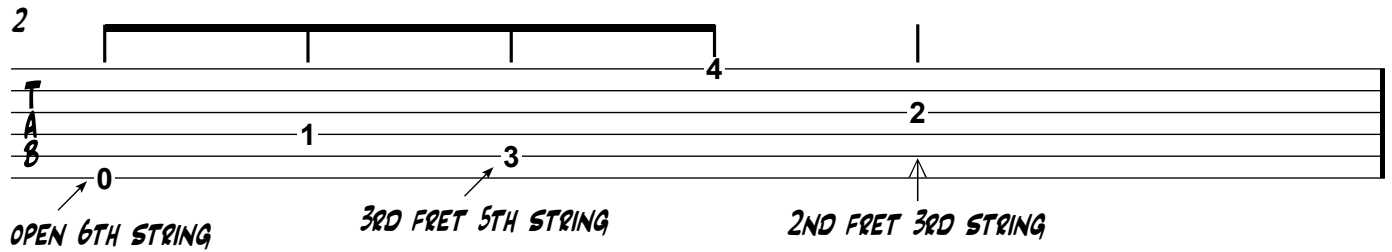

WHAT IS TAB?

TAB HAS 6 LINES. EACH LINE REPRESENTS A STRING ON THE GUITAR.
THE NUMBERS ARE THE FRETS.

HERE IS A CHORD IN TAB. PLAY ALL THE NOTES AT THE SAME TIME.